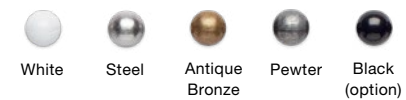

### DETAILS

- Metal clutch with matching bracket and covers. Lifts up to 15lbs
- Available in white, silver, bronze and charcoal
- Metal ball chain color-coordinated to clutch unless otherwise specified

### DESIGN CONSIDERATIONS

- Consider a matching Ultra Metal Hem Bar to complete the look
- For casement requirements

Ultra Metal Clutch Bracket Cover Colors

Metal Ball Chain (standard)

## ULTRA METAL HEM BAR

The Ultra Metal Hem Bar features architectural detailing that works well in interior environments where coordinating metal is involved or when a modern influence is prevailing.

### DETAILS

- Made of extruded aluminum
- Available up to 180"W
- Hem Bar with matching endcaps available in white, silver, bronze and charcoal

Ultra Metal Hem Bar Colors