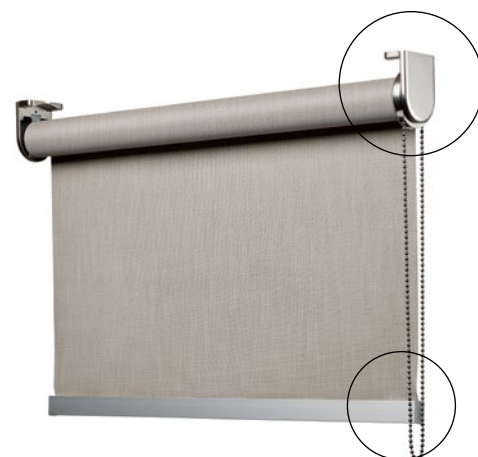

ULTRA METAL CLUTCH

An exposed sleek metal clutch, inspired by the clean architecture of the Bauhaus movement, delivers a subtle statement of luxury.

DETAILS

- Metal clutch with matching bracket and covers. Lifts up to 15lbs
- Available in white, silver, bronze and charcoal
- Metal ball chain color-coordinated to clutch unless otherwise specified

DESIGN CONSIDERATIONS

- Consider a matching Ultra Metal Hem Bar to complete the look
- For casement requirements