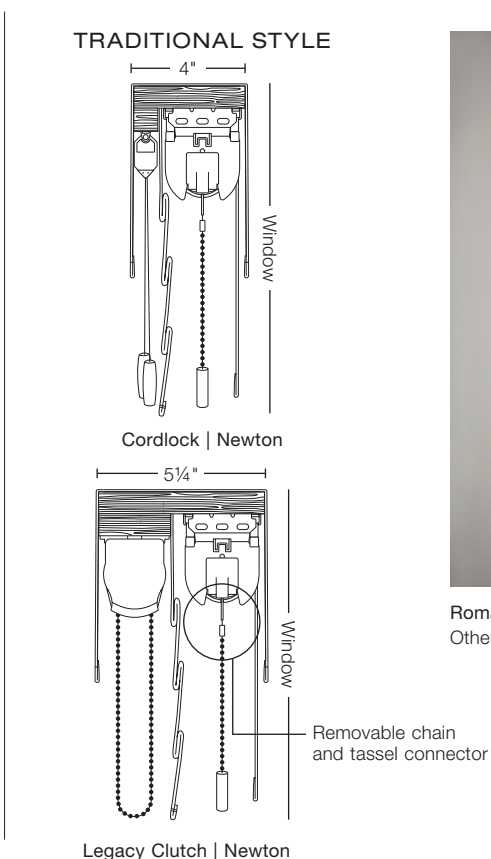

DETAILS

- Shades crafted to chosen style specifications and method of operation
- Fabric wrapped wood headrail. Window casement requirement dependent on fabric selection, shade size and methods of operation
- 6"L rear valance made from roman shade fabric. Some motors require 8"L
- Rollershades under 72"W are pre-attached to the headrail
- Illustrations below depict the most common configurations. For others, including automation support, contact H&F

DC DESIGN CONSIDERATIONS

- For ease of installation, shades wider than 96" need to be ordered as separate shades rather than as a Dual Shade
- Not recommended for outside mount due to projection. Order as separate inside mount roller and outside mount roman shades

Natural Roman | Performance Rollershade with Automation

Roman with Cordlock | Roller with Newton
Other configurations available, contact H&F

Size Limitations

LEGACY CLUTCH
Min. Width: 15"
Max. Width: 96"
Max. Length: 84"
if over contact H&F

ULTRA CLUTCH
Min. Width: 36"
if under contact H&F
Max. Width: 96"
Max. Length: 84"
if over contact H&F

NEWTON
Min. Width: 24 1/4"
Max. Width: 96"
Max. Length: 84"
if over contact H&F

To finish specifying your Natural Woven Shades, and complete your worksheet, follow this step-by-step process in the [Style Guide](#):