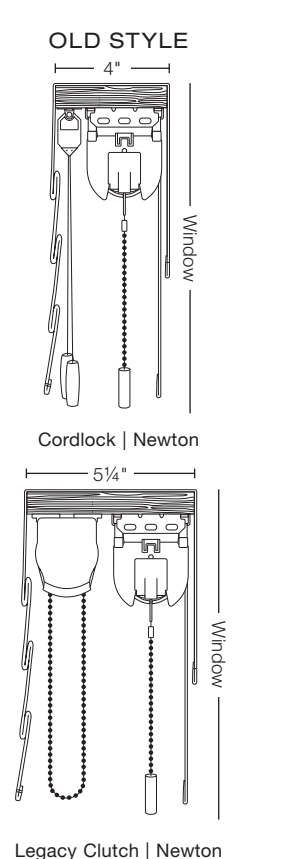

DETAILS

- Shades crafted to chosen style specifications and method of operation
- Fabric wrapped wood headrail. Window casement requirement dependent on fabric selection, shade size and methods of operation
- 6"L rear valance made from roman shade fabric. Some motors require 8"L
- Rollershades under 72"W are pre-attached to the headrail
- Illustrations below depict the most common configurations. For others, including automation support, contact H&F

Natural Roman | Performance Rollershade with Automation

Roman with Cordlock | Roller with Newton
Other configurations available, contact H&F

Size Limitations

LEGACY CLUTCH
Min. Width: 15"
Max. Width: 96"
Max. Length: 84"
if over contact H&F

ULTRA CLUTCH
Min. Width: 36"
if under contact H&F
Max. Width: 96"
Max. Length: 84"
if over contact H&F

NEWTON
Min. Width: 24 1/4"
Max. Width: 96"
Max. Length: 84"
if over contact H&F

To finish specifying your Natural Woven Shades, and complete your worksheet, follow this step-by-step process in the [Style Guide](#):