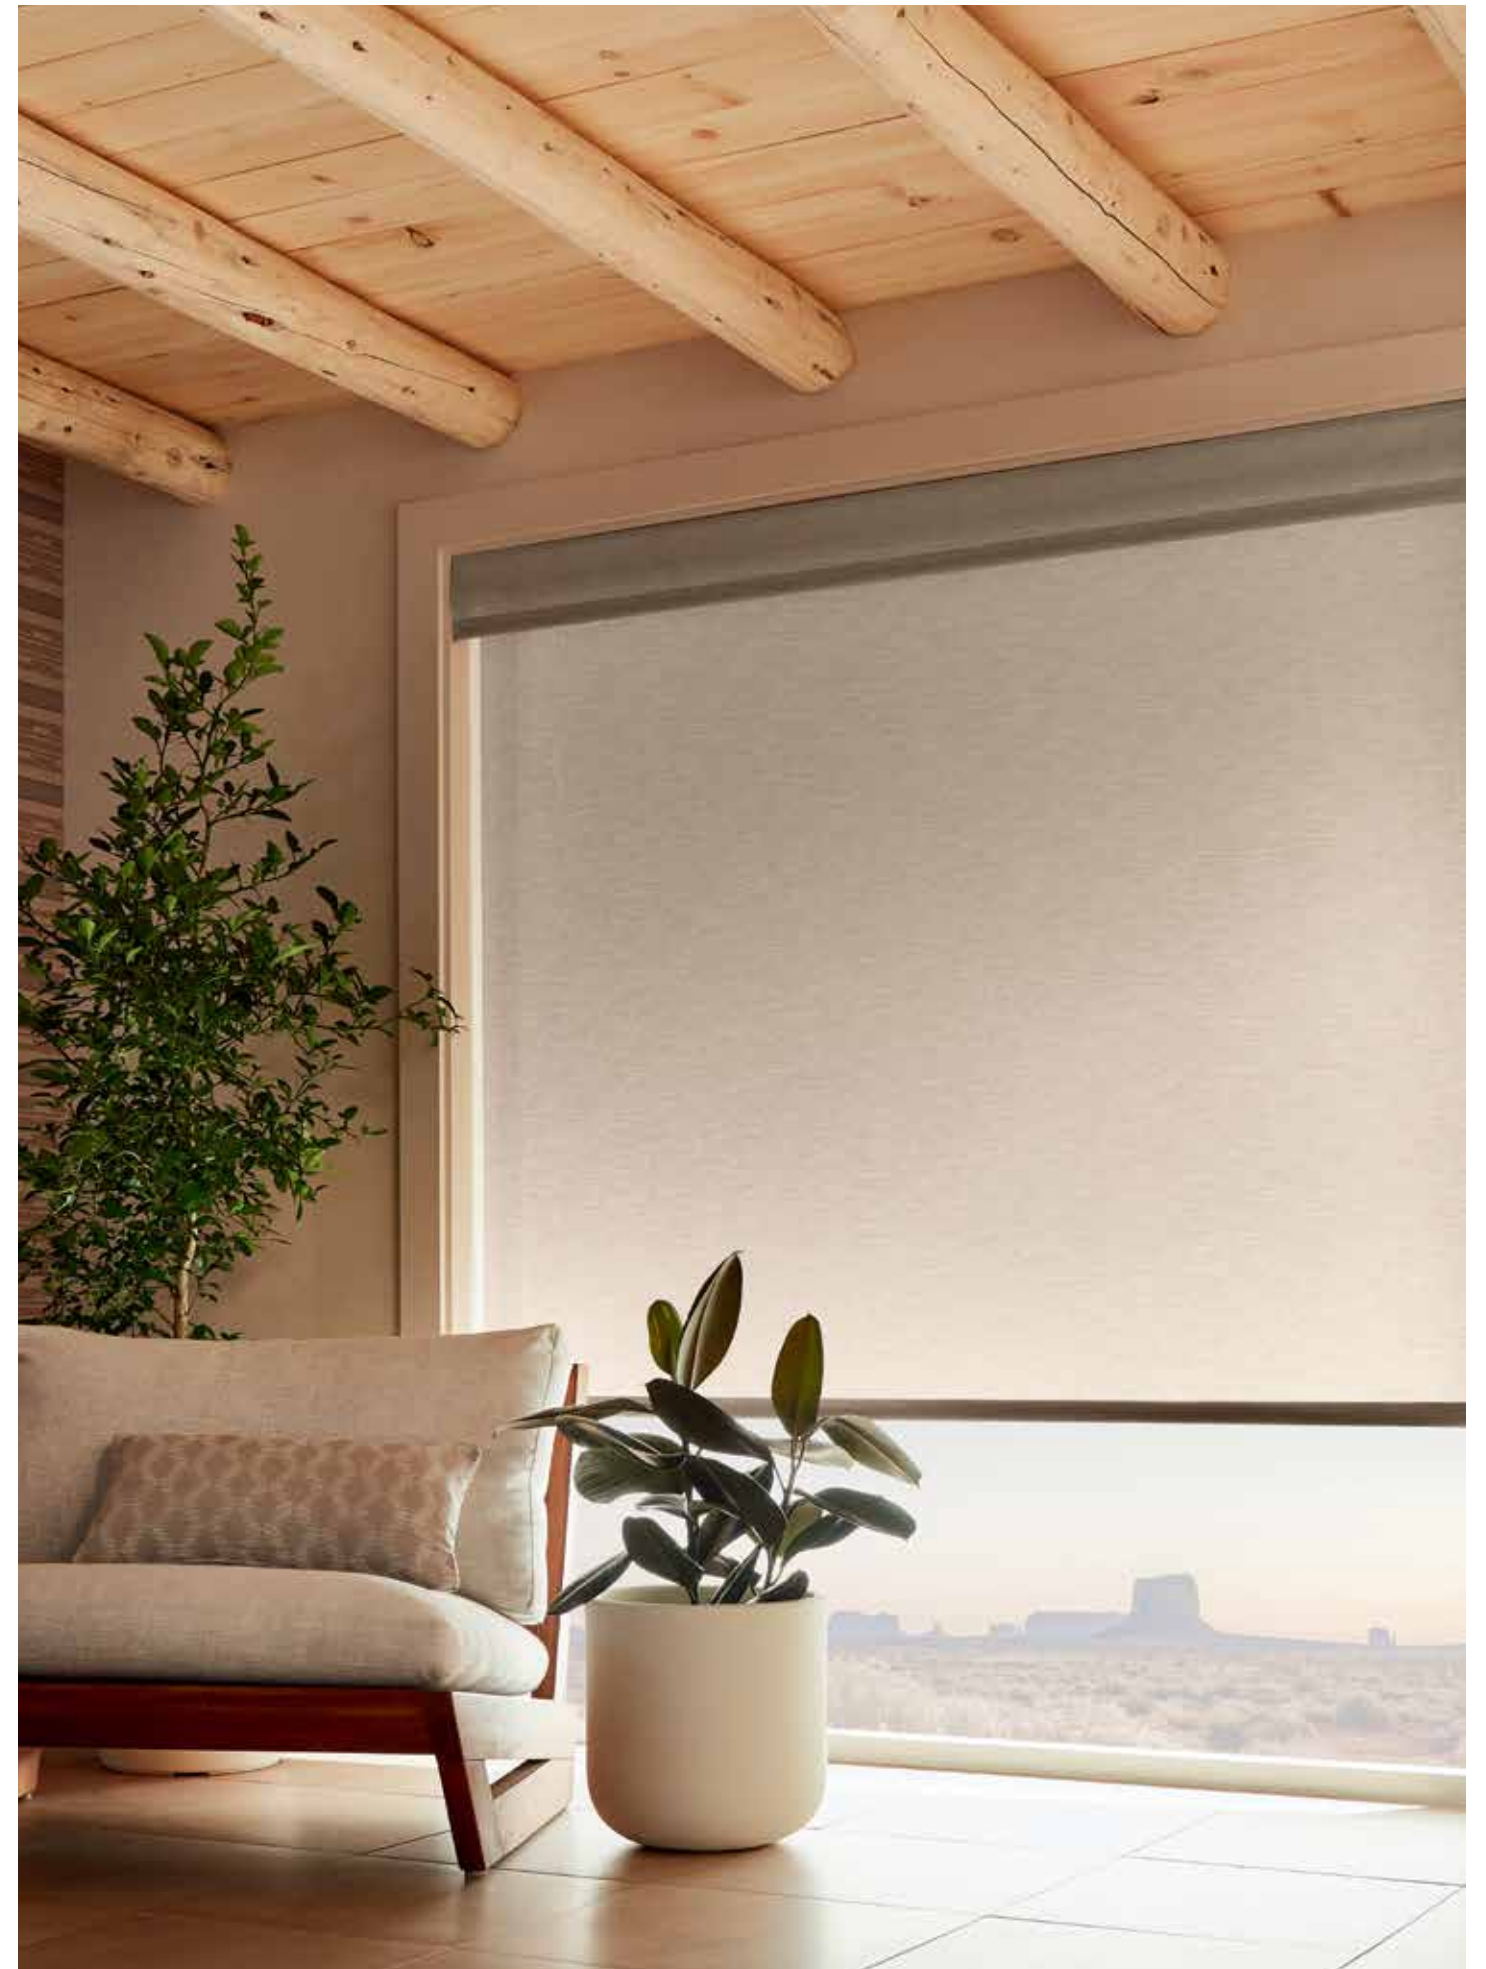

TRANSLUCENT

ECO 101

10% OPENNESS

Capturing the enduring charm and organic touch of linen in a high-performance material devoid of harmful chemicals and GREENGUARD Gold Certified. Airy, soft and subtly textured, the fabric filters the light beautifully.