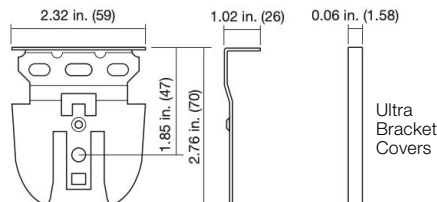

**MAX POWER CABLE LENGTH**

GAUGE	LENGTH
14 AWG	240ft / 75m
16 AWG	150ft / 45m
18 AWG	100ft / 30m

**MOTOR SPECIFICATIONS**

Voltage*	24V DC
Nominal Load Current*	0.625 Amps
Sound Level**	≤42 dB
RF Control Range (will vary)	60ft
Approximate Lift Capacity***	17lbs

**SHADE SPECIFICATIONS**

Min. Roman Shade Width	20.125"	
Min. Roman Shade Headrail Depth	2.25"	
Min. Roller Shade Width	19.75"	
	Standard Bracket	Large Bracket
Max. Roller Shade Diameter	3.25"	4.5"

\*Regulated Power supply required

\*\*According to standards ISO 374 NF 31022 in dB

\*\*\*For reference only. Specific load capacity for all shades to be determined by H&F

**MOTOR AND BRACKETING DIMENSIONS**

Idler Side

Motor Side

Ultra Brackets standard  
for rollers