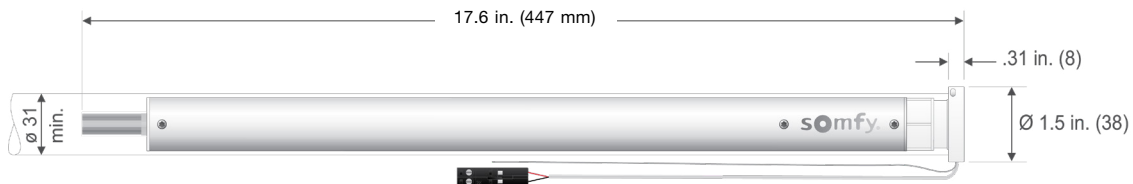

**MAX POWER CABLE LENGTH**

GAUGE	LENGTH
14 AWG	240ft / 75m
16 AWG	150ft / 45m
18 AWG	100ft / 30m

**MOTOR SPECIFICATIONS**

Voltage*	24V DC
Nominal Load Current*	0.625 Amps
Sound Level**	≤42 dB
RF Control Range (will vary)	60ft
Approximate Lift Capacity***	17lbs

**SHADE SPECIFICATIONS**

Min. Roman Shade Width	20.125"	
Min. Roman Shade Headrail Depth	2.25"	
Min. Roller Shade Width	19.75"	
	Standard Bracket	Large Bracket
Max. Roller Shade Diameter	3.25"	4.5"

\*Regulated Power supply required

\*\*According to standards ISO 374 NF 31022 in dB

\*\*\*For reference only. Specific load capacity for all shades to be determined by H&F

**MOTOR AND BRACKETING DIMENSIONS**

Idler Side

Motor Side

Ultra Brackets standard  
for rollers