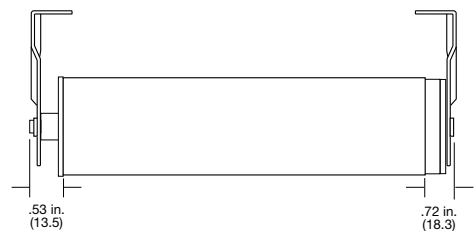

**SHADE SPECIFICATIONS**

Min. Roman Shade Width	20.125"	
Min. Roman Shade Headrail Depth	2.25"	
Min. Roller Shade Width	19.75"	
	Standard Bracket	Large Bracket
Max. Roller Shade Diameter	3.25"	4.5"

\*Regulated Power supply required

\*\*According to standards ISO 374 NF 31022 in dB

\*\*\*For reference only. Specific load capacity for all shades to be determined by H&F

**MOTOR AND BRACKETING DIMENSIONS**

Idler Side

Motor Side

Ultra Brackets standard  
for rollers