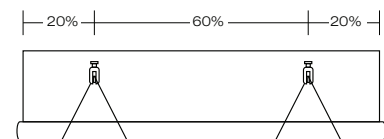

Valance with two pulleys