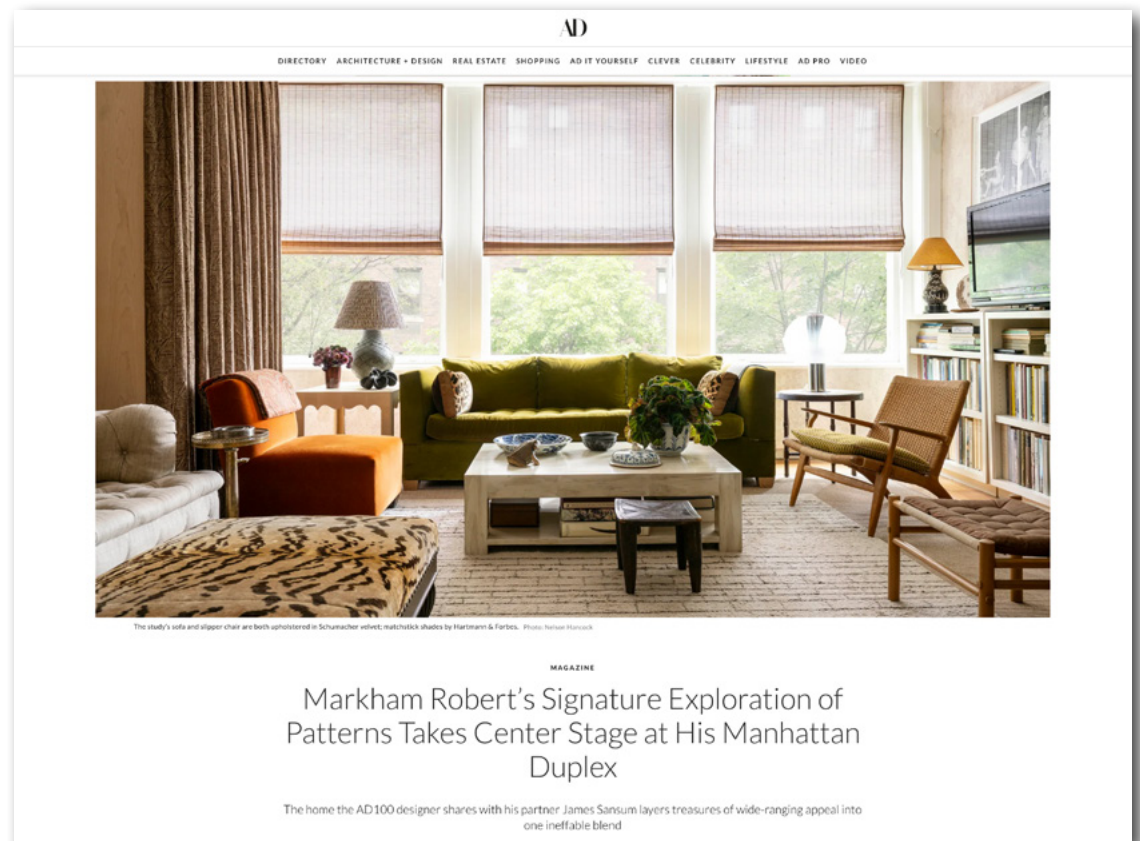

## FEATURED IN

Publication: Architectural Digest

Date: January 2025

Article: Markham Robert's Signature Exploration of Patterns Takes Center Stage at His Manhattan Duplex

Product Shown:

CW47

Classic Colourweave – Brazilian Teak