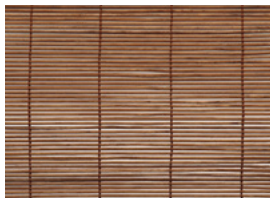

## FEATURED IN

Publication: Architectural Digest

Date: January 2025

Article: Markham Robert's Signature Exploration of Patterns Takes Center Stage at His Manhattan Duplex

Product Shown:

CW47

Classic Colourweave – Brazilian Teak