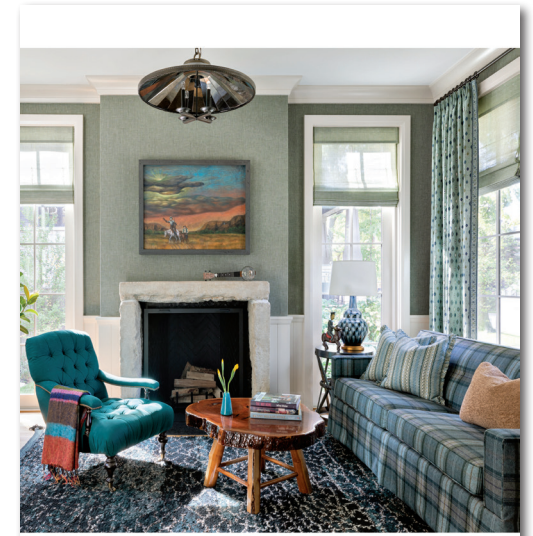

HARTMANN & FORBES®

FEATURED IN