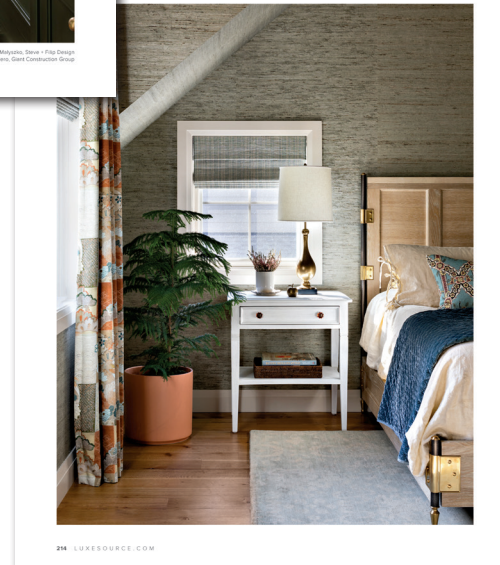

HARTMANN & FORBES®

FEATURED IN