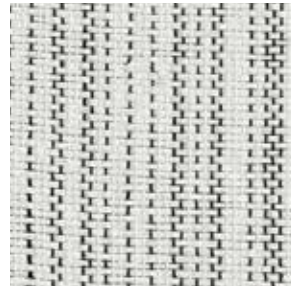

PE608-03 Peaceful Dove

PE608-36 Gracious Grey

PE608-09 Common Ground

PE609-12 Tender Taupe **NEW**

PE609-87 Meditative Black

REFLECTION

Lightweight papyrus produces a rich textural backdrop for refined threading in this soothing series. Reimagining classic designs, the rhythmic black-and-white warp forms an open, irregular stripe pattern bordered by a distinctive finished edge that frames the design.