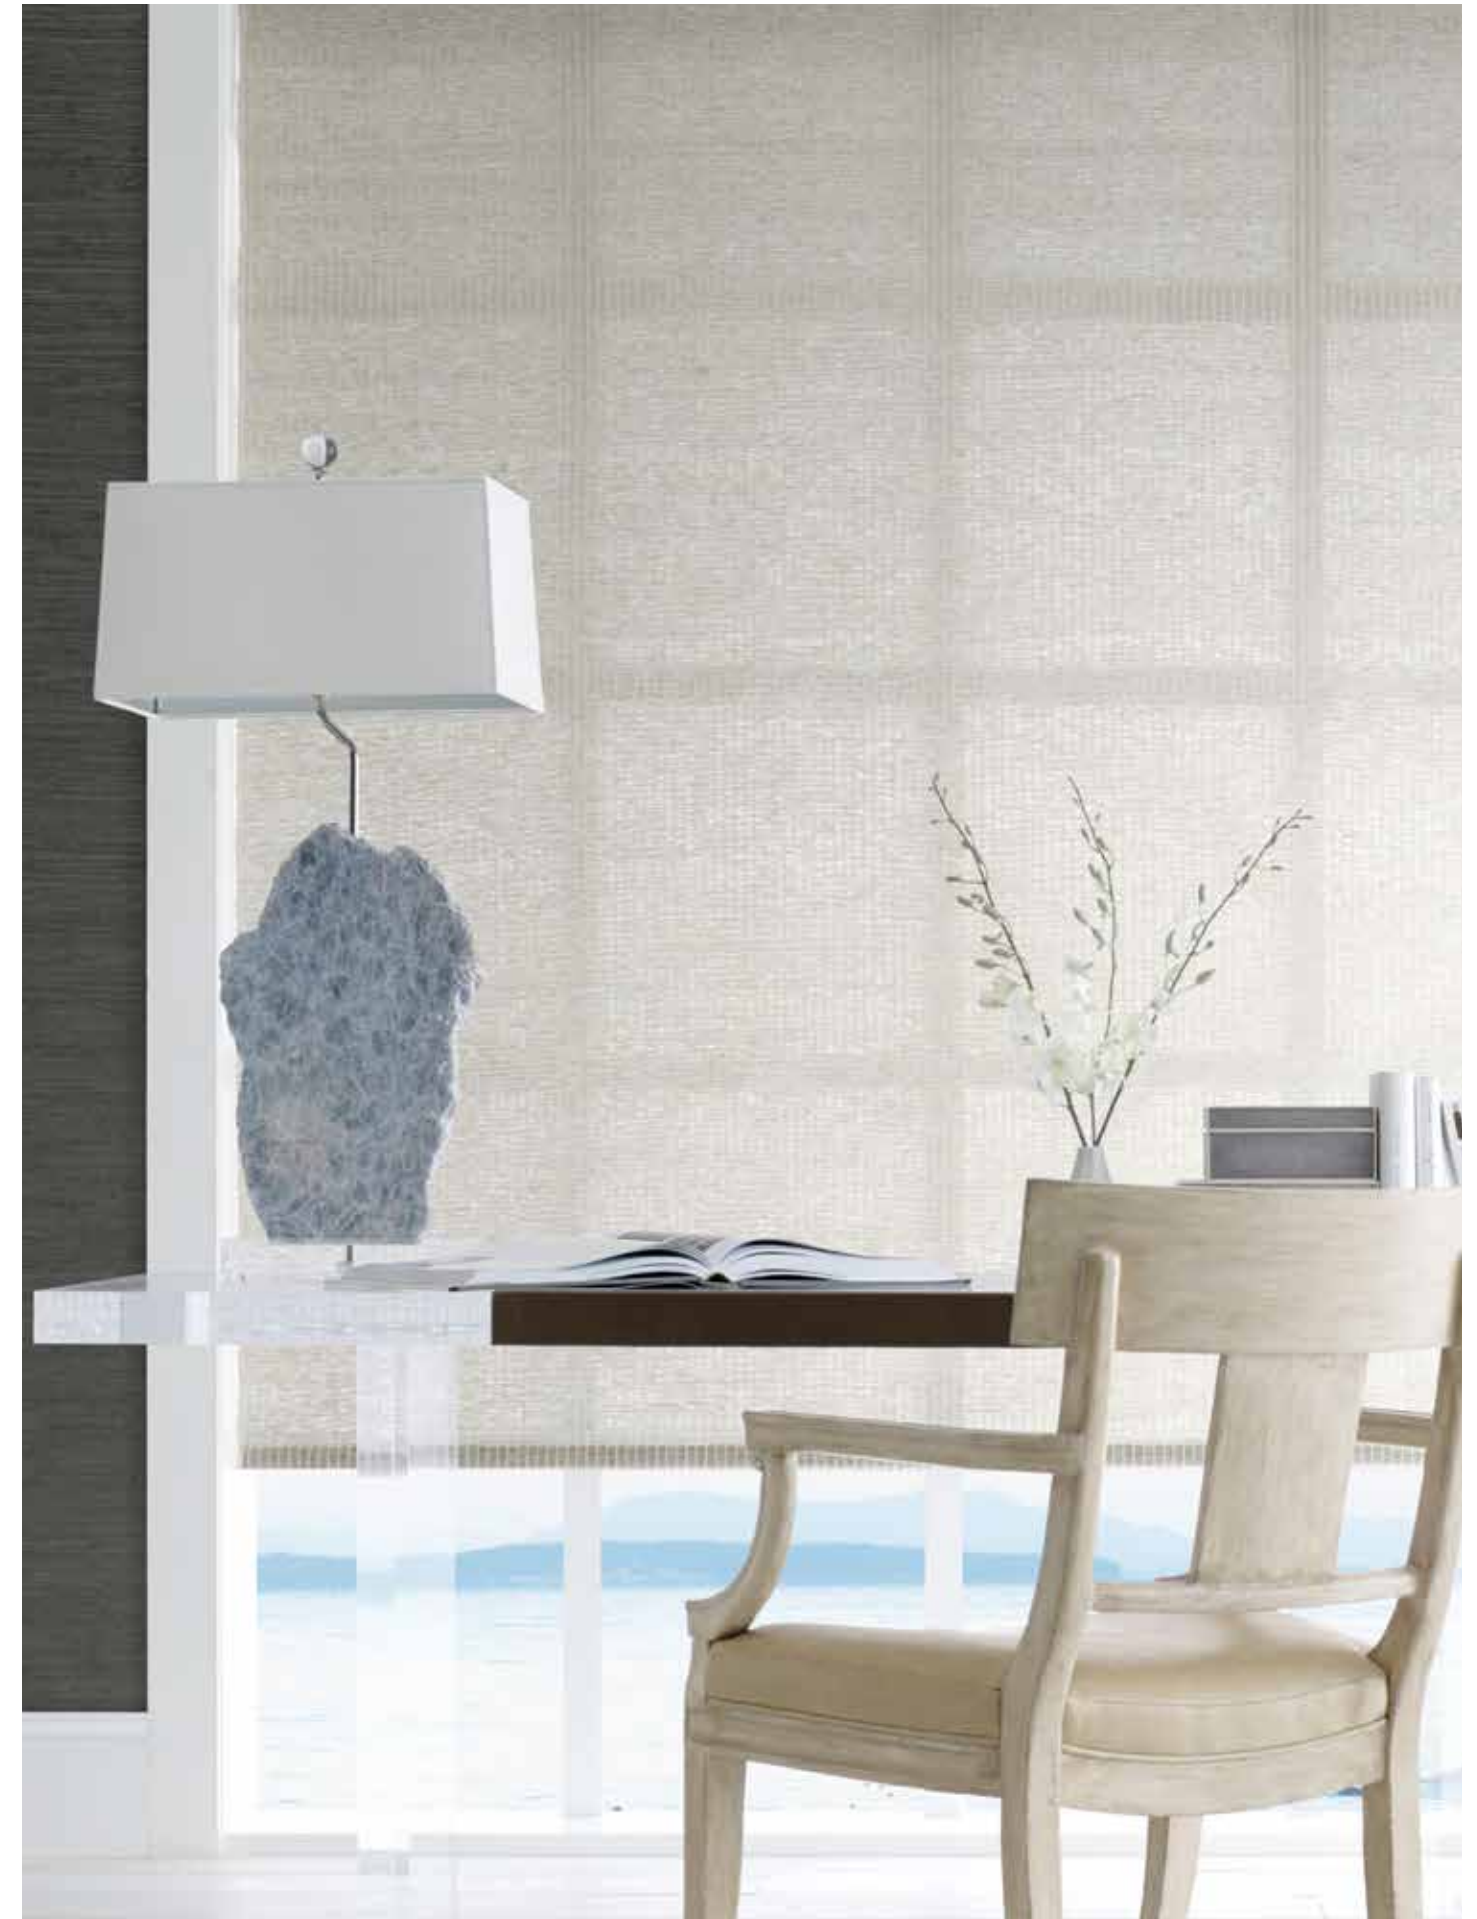

UNITY

Loomed of gently twisted strands of papyrus, Unity's sumptuously soft texture is balanced by a double warp that delivers definition to the relaxed weave. The series features a diaphanous design that allows light to pass through, its airy look and peaceful color palette lending a Zen sensibility.

PE605-03 Cozy White

PE605-36 Passive Grey

PE605-09 Quiet Beige

PE605-30 Easy Green

PE605-60 Cool Grey

SERENITY

A design traditionally woven in grass fibers, this textural weave is thoughtfully updated in contemporary pulp fiber with a striking 3.5" warp. Its airy woven fibers and earthy color palette set a contemplative mood.