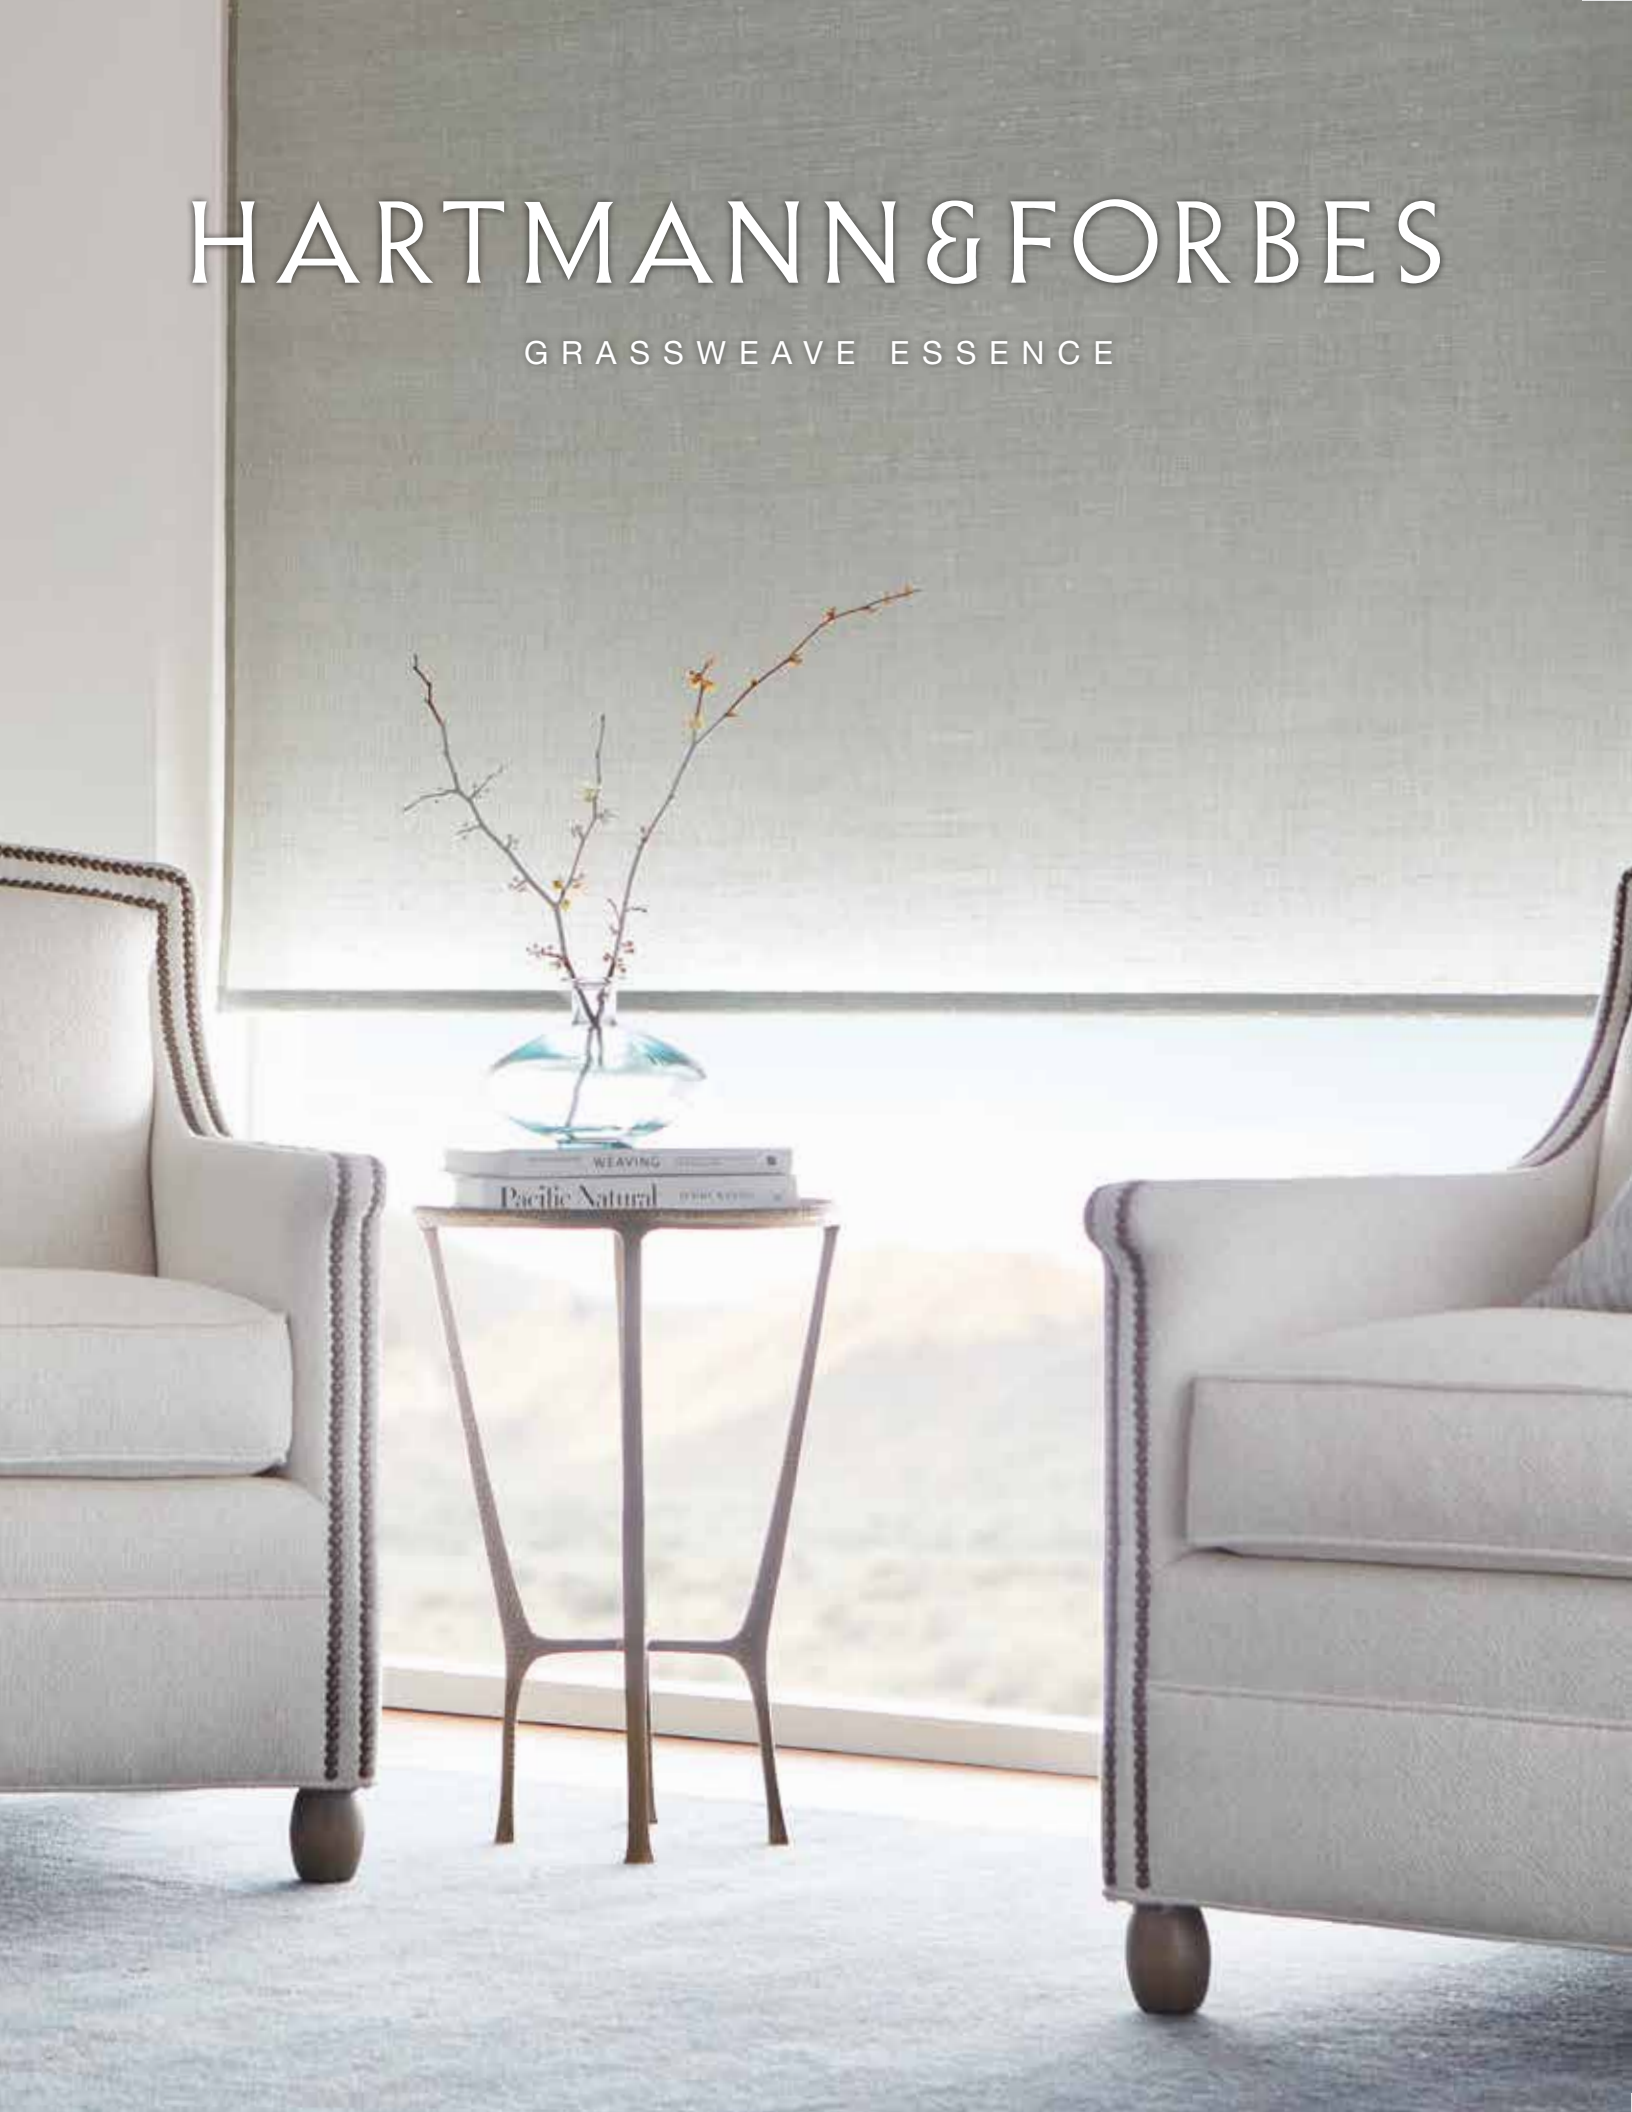

HARTMANN & FORBES

GRASSWEAVE ESSENCE