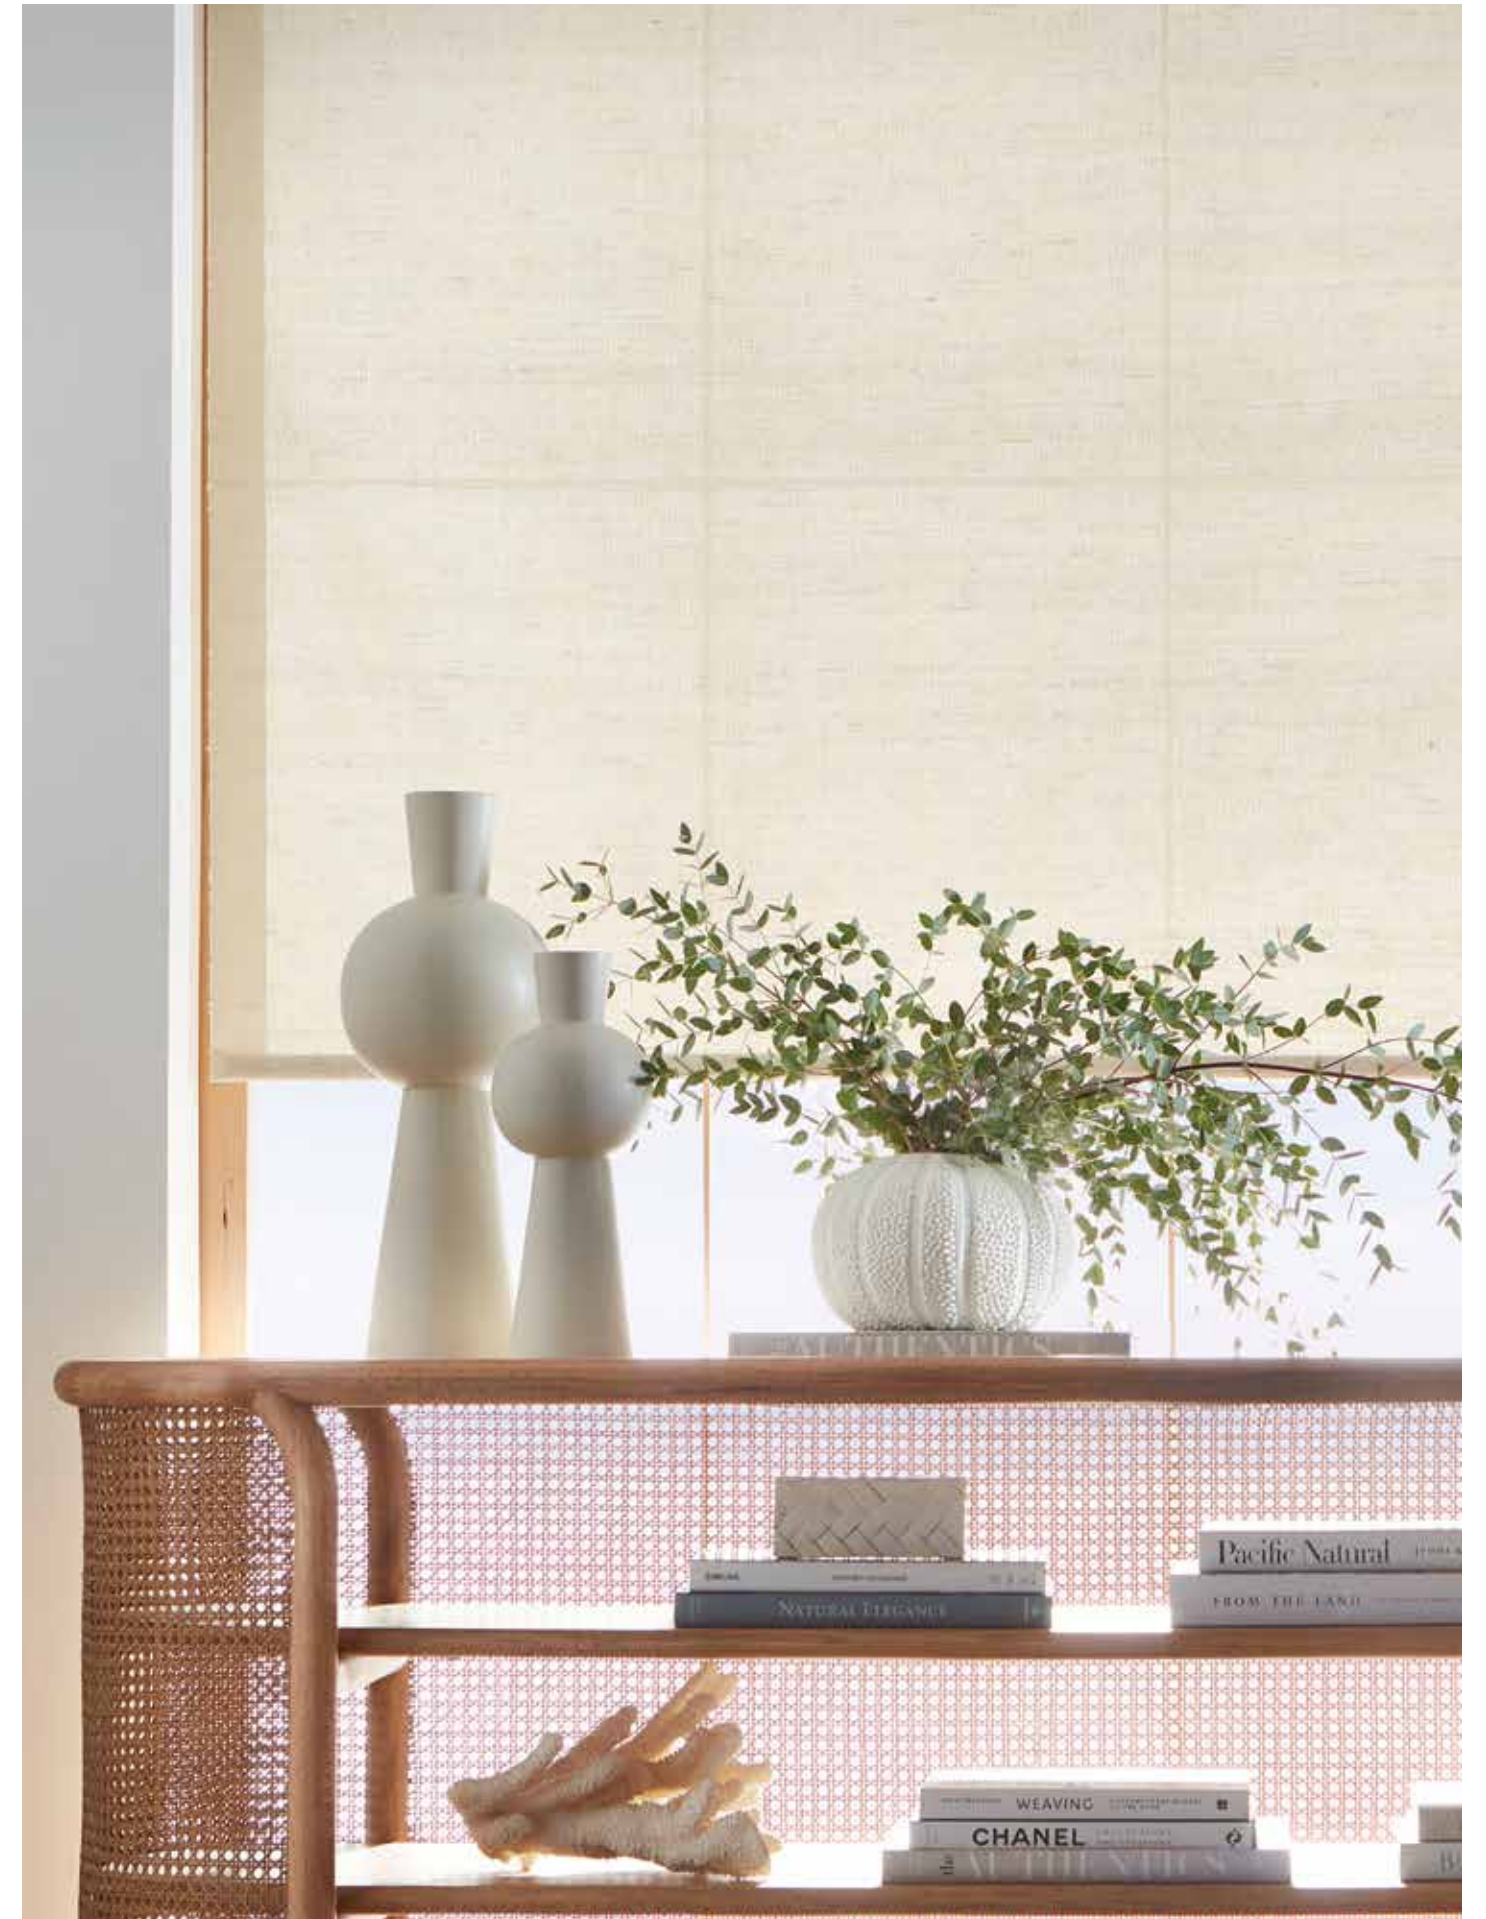

NEUTRAL TONES

Muted colors with underlying hues that can change depending on the lighting. Complements primary and secondary colors.

Price Group: 4 | Max Width: 180"
Available Styles: Roman, Roller, Top Treatment

Shown: LE3012 Essence - Sand with 2" edge, Roller Style