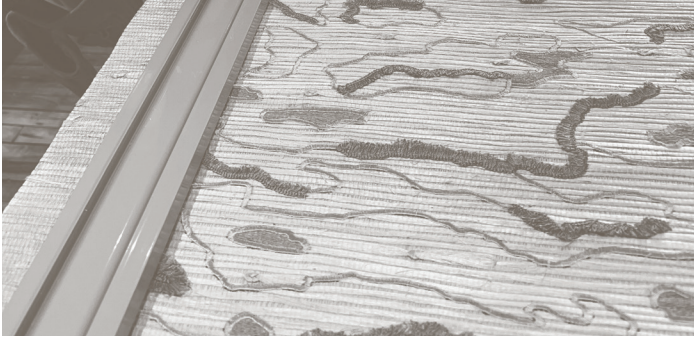

HARTMANN&FORBES®

©2022 HARTMANN&FORBES INC. INWALLK49-922

Natural Wallcovering

INSTALLATION ADDENDUM – MARSH 2/2

WLLK49-18 Marsh – Fawn

① Marsh has a selvage edge and will need to be trimmed.

② Use a sharp cutting blade along embroidered edge.