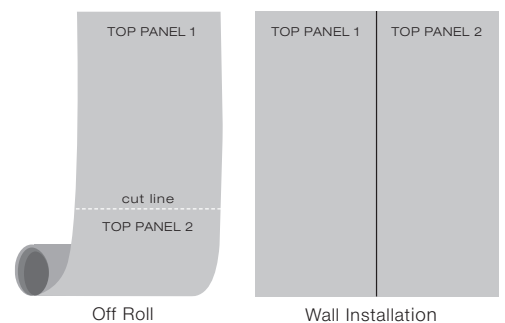

MARSH SERIES

WLLK49-18 Marsh – Fawn

CHARACTERISTICS OF SPECIALTY WALLCOVERING

- This wallcovering is handcrafted. There will be irregularities.
- The thickness may be inconsistent and will not line up horizontally or vertically
- Due to the thickness of this wallcovering, please use an appropriate wallcovering cutting blade
- Side-match

INSTALLATION INSTRUCTIONS

- Hang wallcovering as it comes off the roll — do not reverse hang (*see illustration at right*)
- Make a note on the back of each strip to indicate the TOP. Stay consistent in aligning pieces with the TOP as the header
- DO use a soft smoothing brush and brush lightly, or smooth softly with your hands
- DO NOT use a hard flat smoothing tool